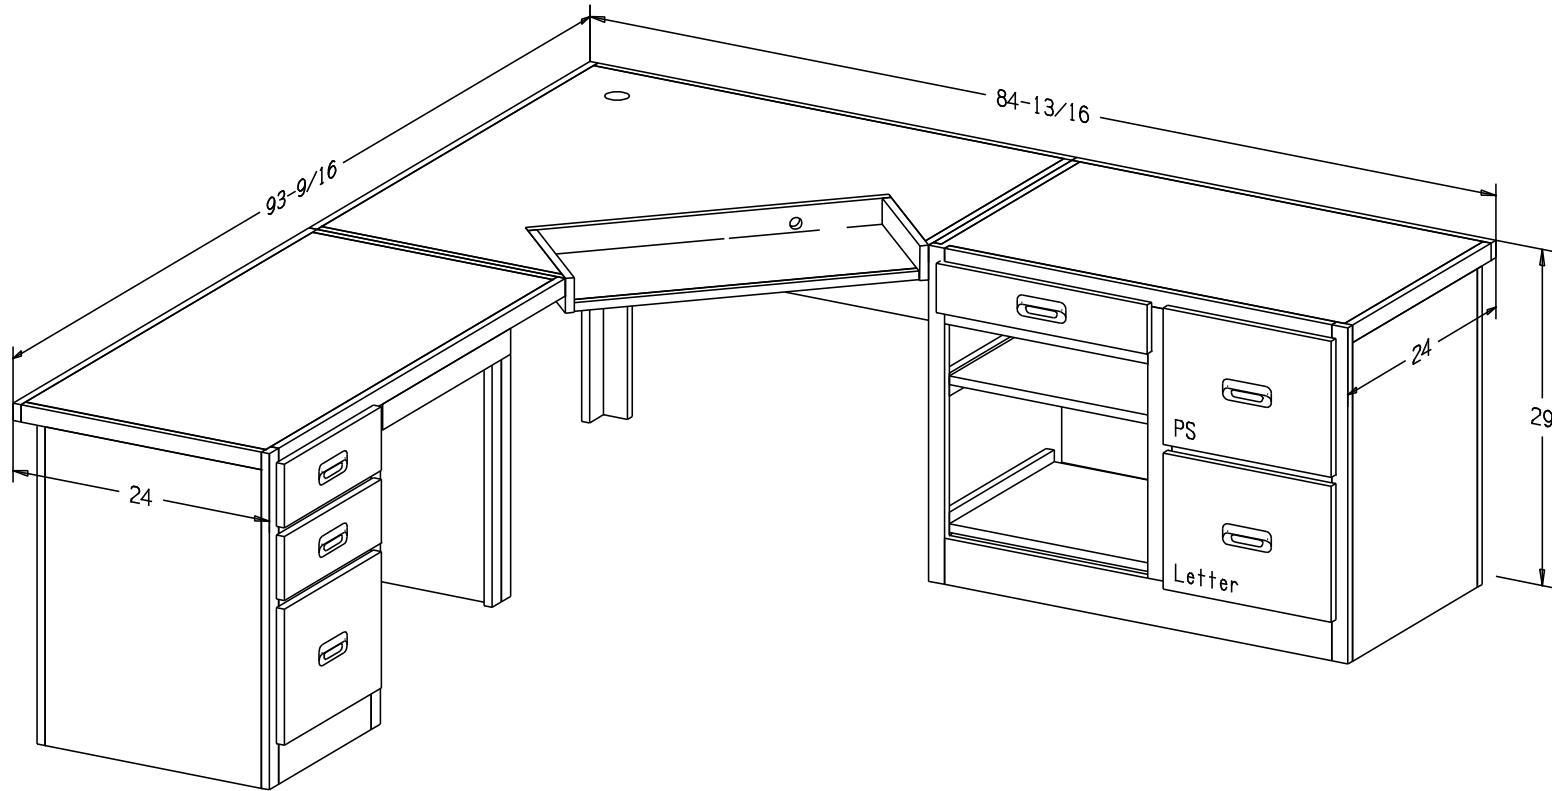

Buyer Customer	
For	
Designer	Price <b>1,087.00</b>
Date Due	Qty
Description	

Pull #847 3 3/4" CC

Finish

Wood:

Putty:

Buyer Customer	
For	
Designer	Price 1,272.00
Date Due	Qty
Description	

Pull #847 3 3/4" CC