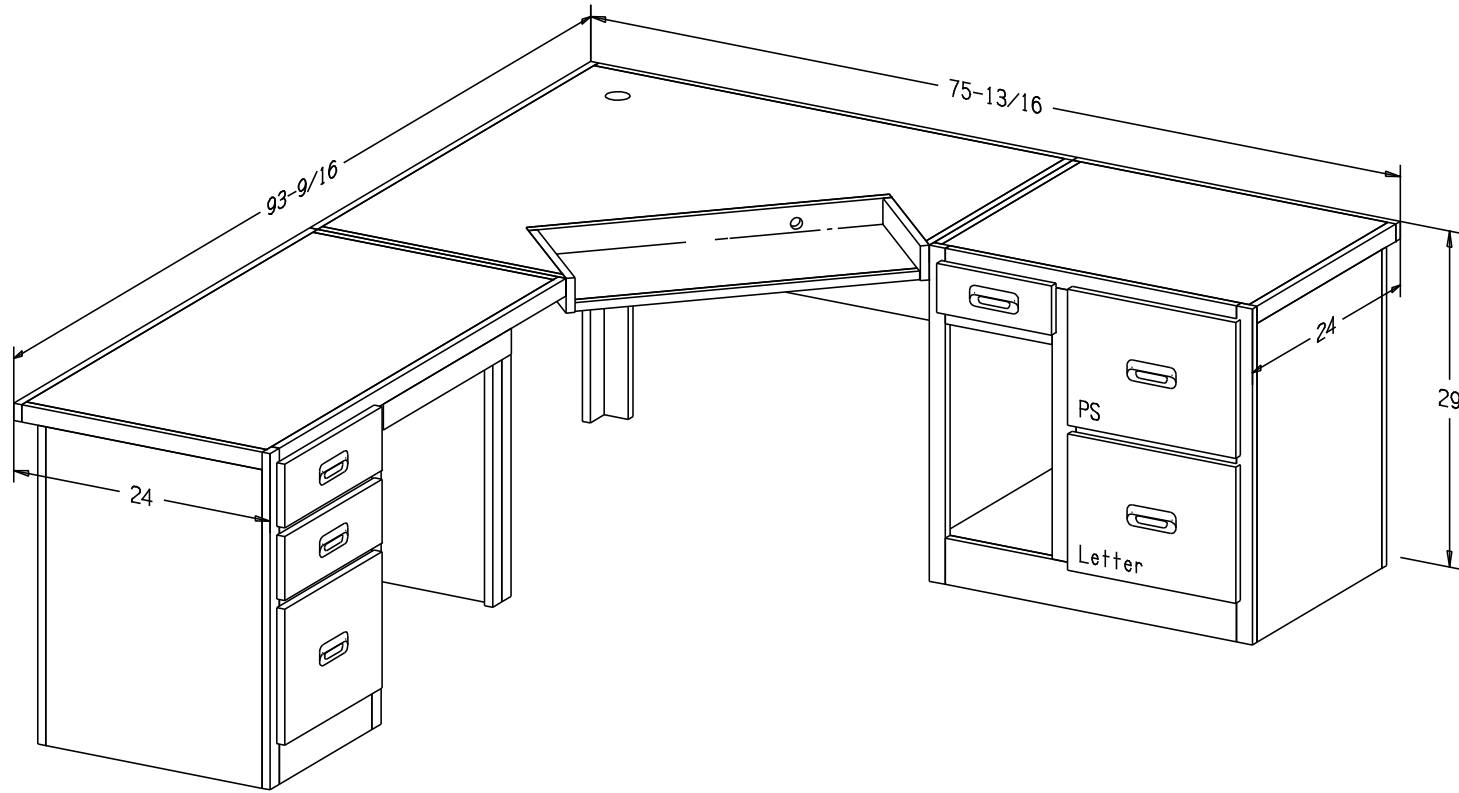

Wood:

Putty:

Buyer Customer	
For	
Designer	Price 1,218.00
Date Due	Qty
Description	

Pull #847 3 3/4" CC

Finish