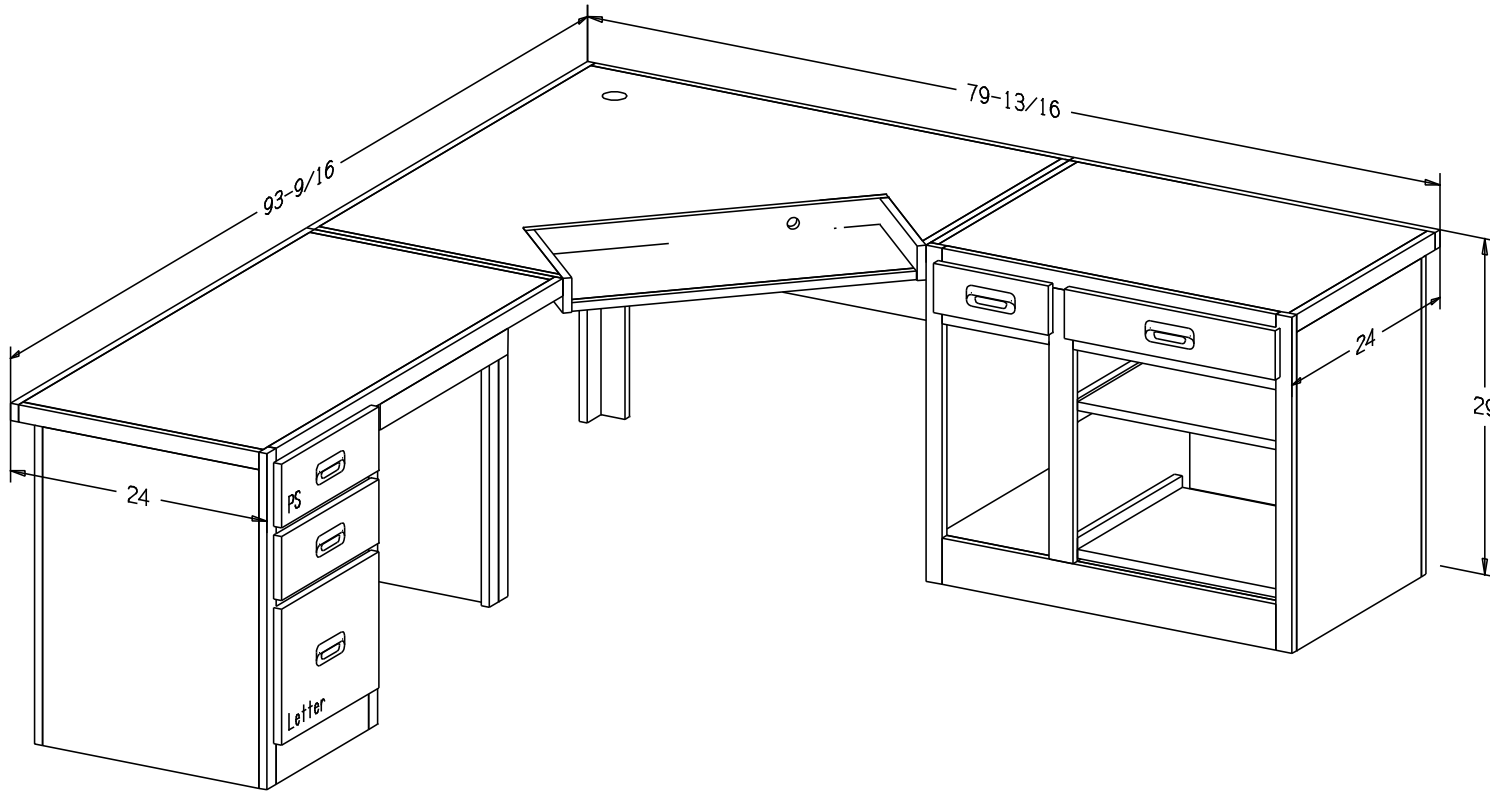

Wood:

Putty:

Buyer Customer	
For	
Designer	Price 1,259.00
Date Due	Qty
Description	

Pull #847 3 3/4" CC

Finish