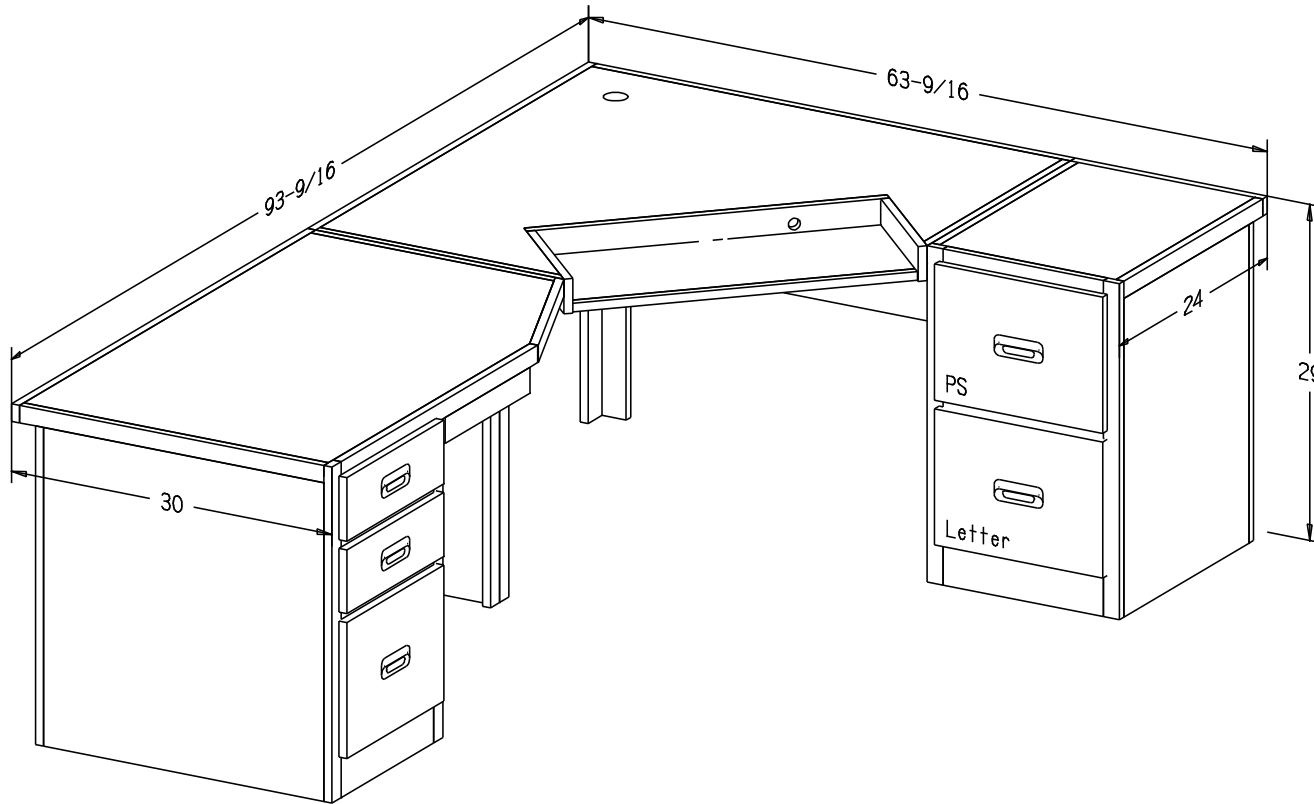

Buyer Customer	
For	
Designer	Price 1,255.00
Date Due	Qty
Description	

Pull #847 3 3/4" CC

Finish

Wood:

Putty:

Buyer Customer	
For	
Designer	Price 1,071.00
Date Due	Qty
Description	

Pull #847 3 3/4" CC

Finish