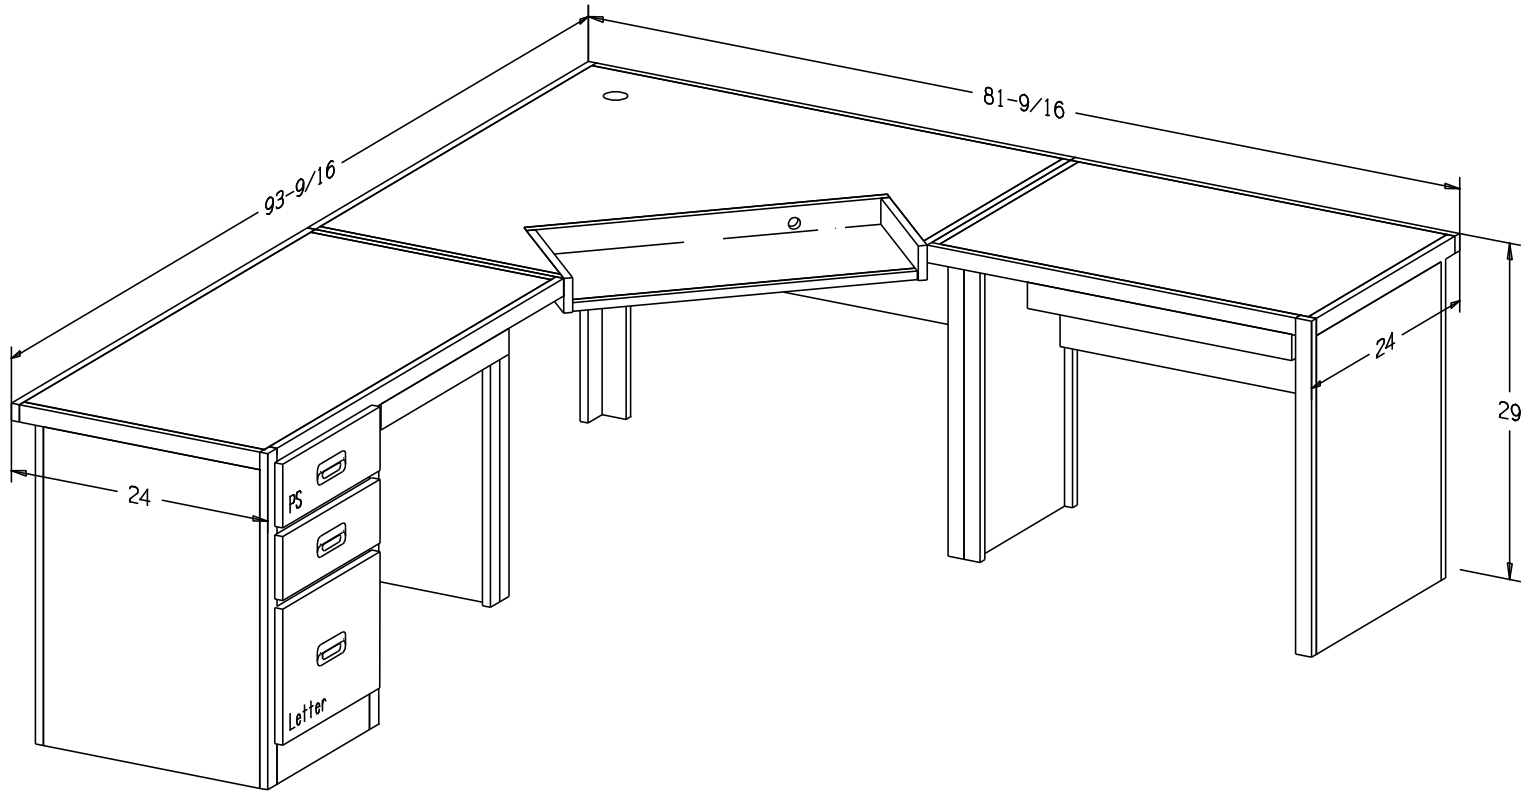

Wood:

Putty:

Buyer Customer	
For	
Designer	Price 1,087.00
Date Due	Qty
Description	

Pull #847 3 3/4" CC

Finish