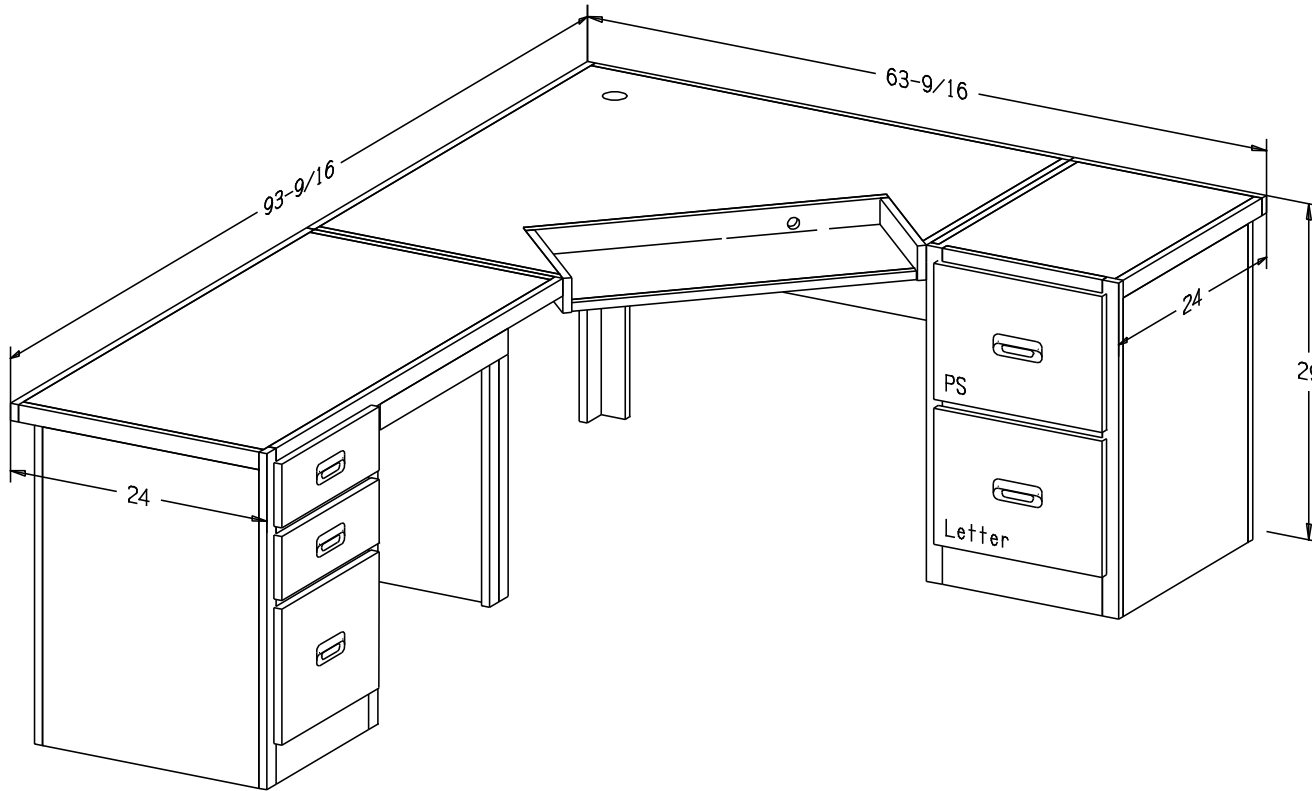

## **Corner Workstations**

Wood:

Putty:

Buyer Customer	
For	
Designer	Price 1,042.00
Date Due	Qty
Description	

Pull #847 3 3/4" CC

Finish

Wood:

Putty: