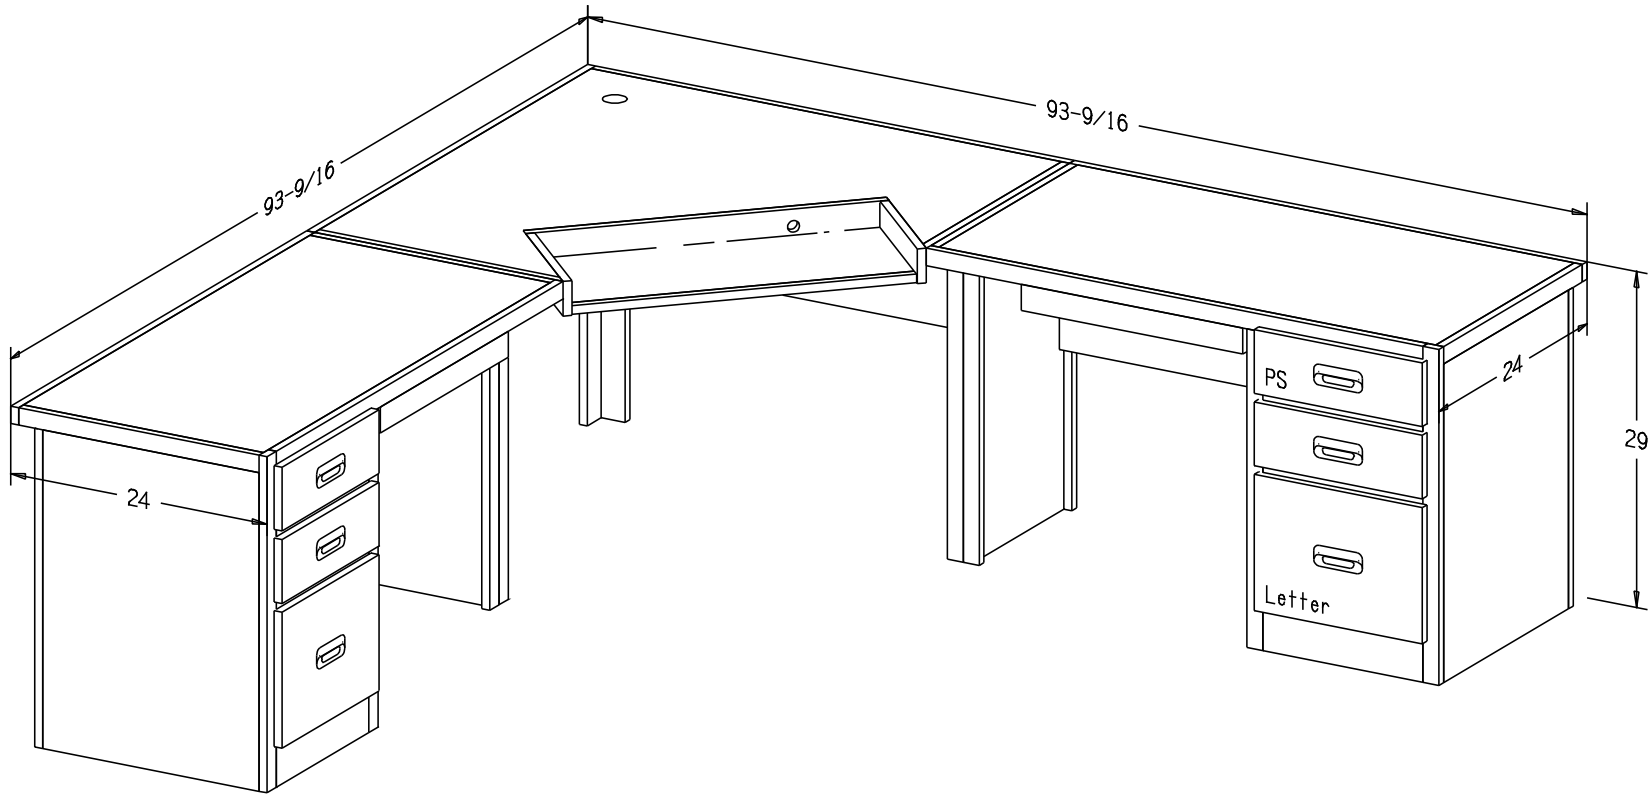

Wood:

Putty:

Buyer Customer	
For	
Designer	Price 1,293.00
Date Due	Qty
Description	

Pull #847 3 3/4" CC

Finish