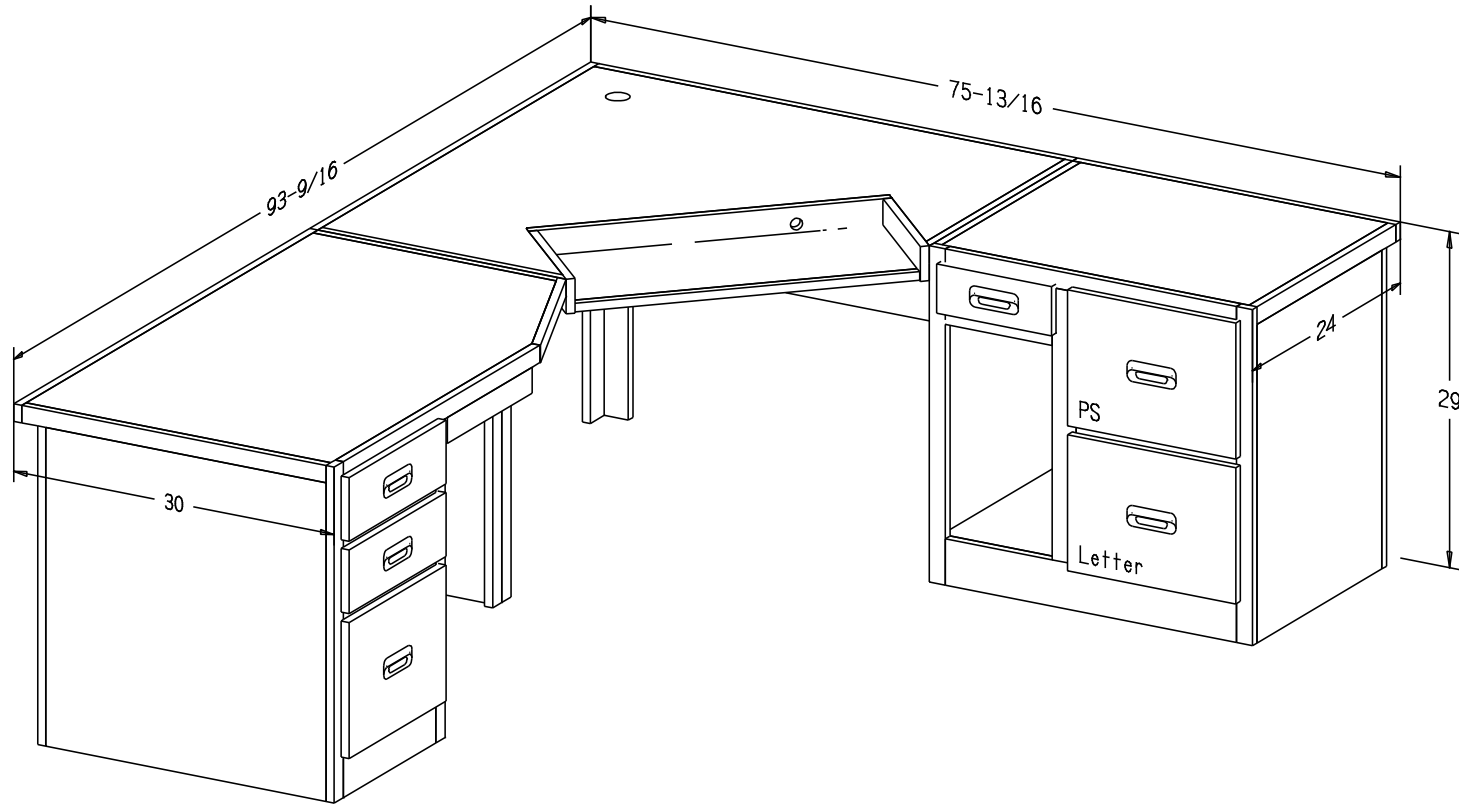

Wood:

Putty:

Buyer Customer	
For	
Designer	Price 1,247.00
Date Due	Qty
Description	

Pull #847 3 3/4" CC

Finish