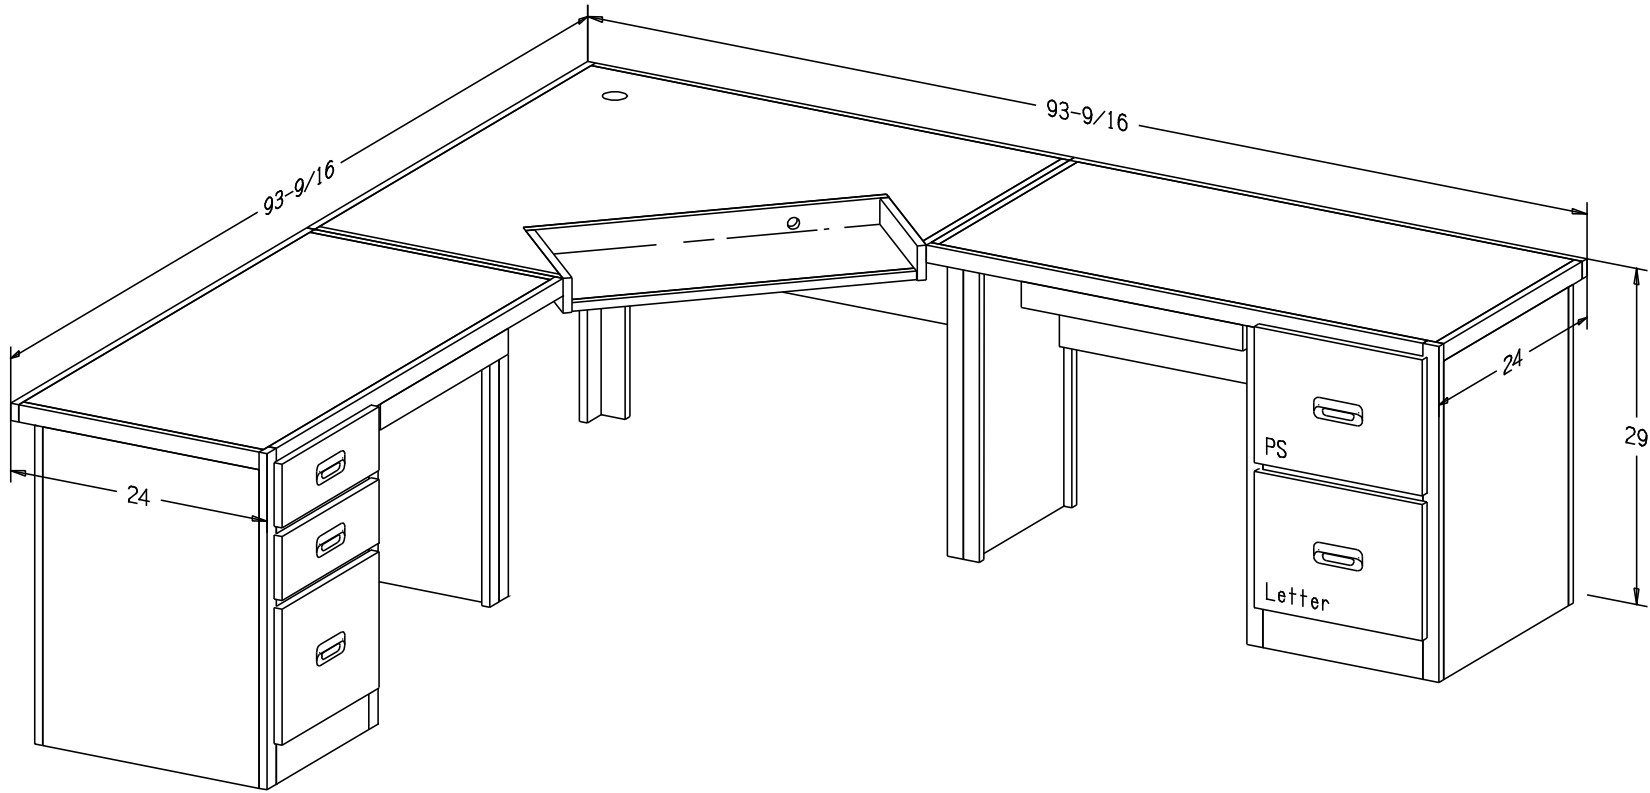

Wood:

Putty:

Buyer Customer	
For	
Designer	Price 1,255.00
Date Due	Qty
Description	

Pull #847 3 3/4" CC

Finish