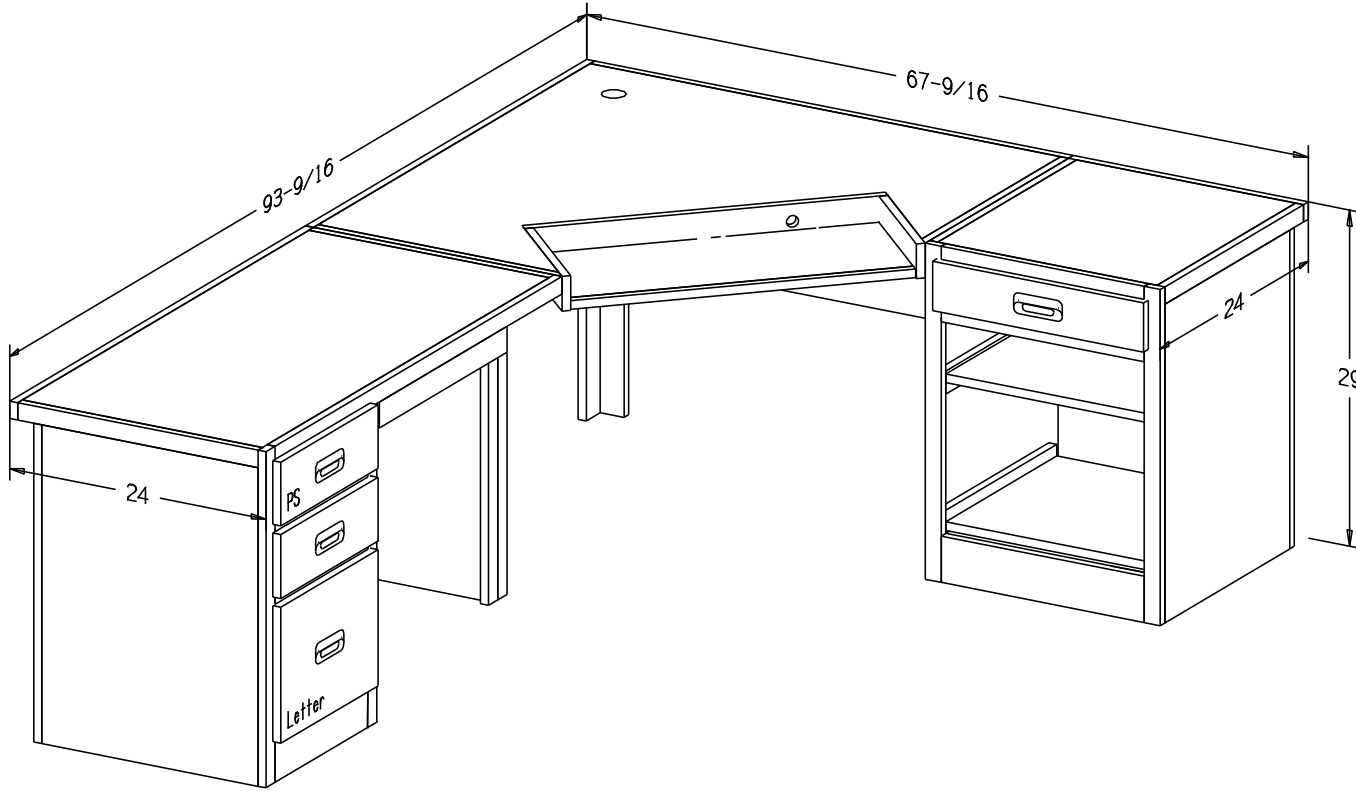

Wood:

Putty:

Buyer Customer	
For	
Designer	Price 1,072.00
Date Due	Qty
Description	

Pull #847 3 3/4" CC

Finish