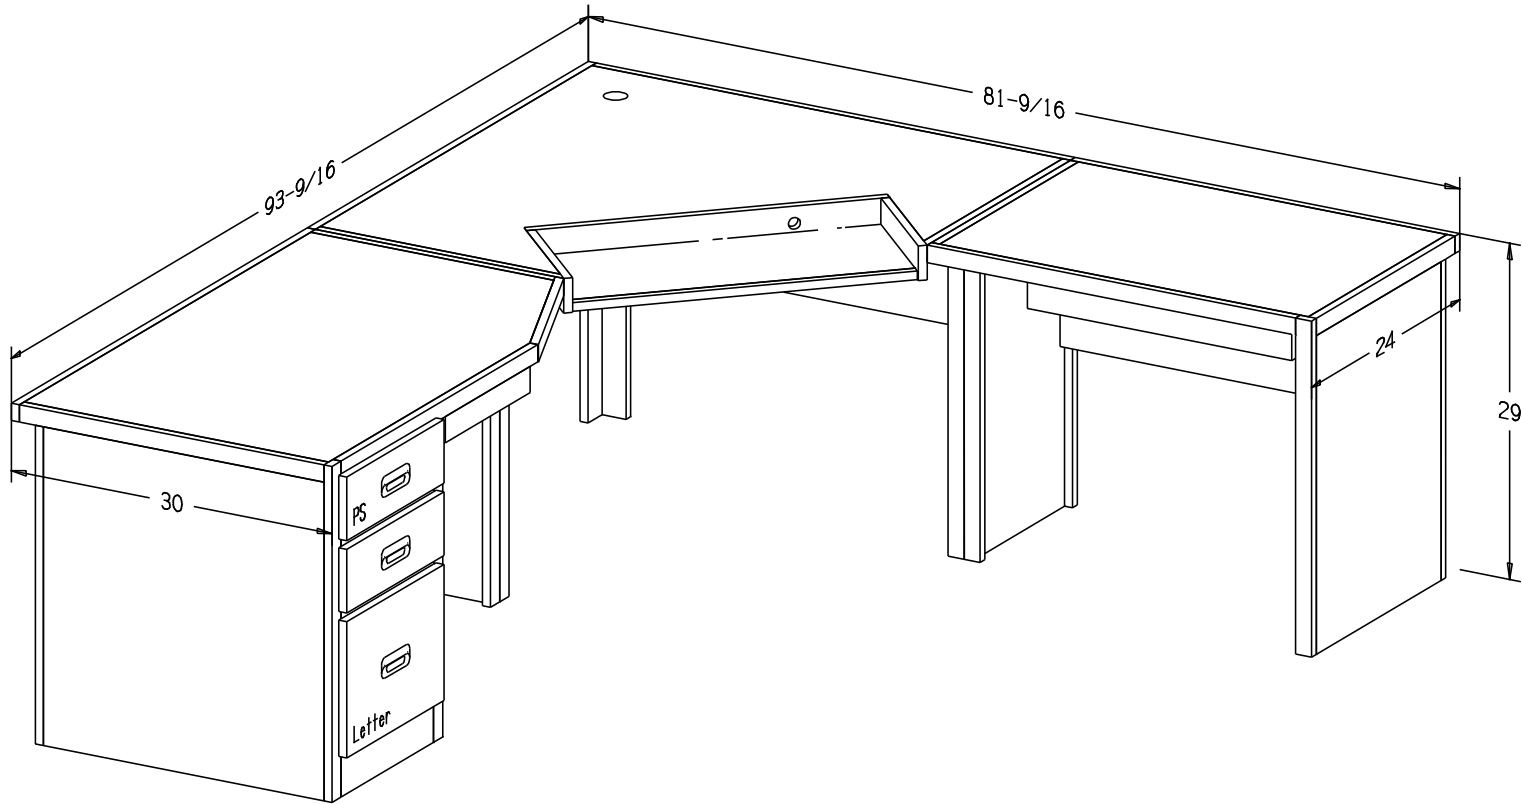

Wood:

Putty:

Buyer Customer	
For	
Designer	Price 1,116.00
Date Due	Qty
Description	

Pull #847 3 3/4" CC

Finish