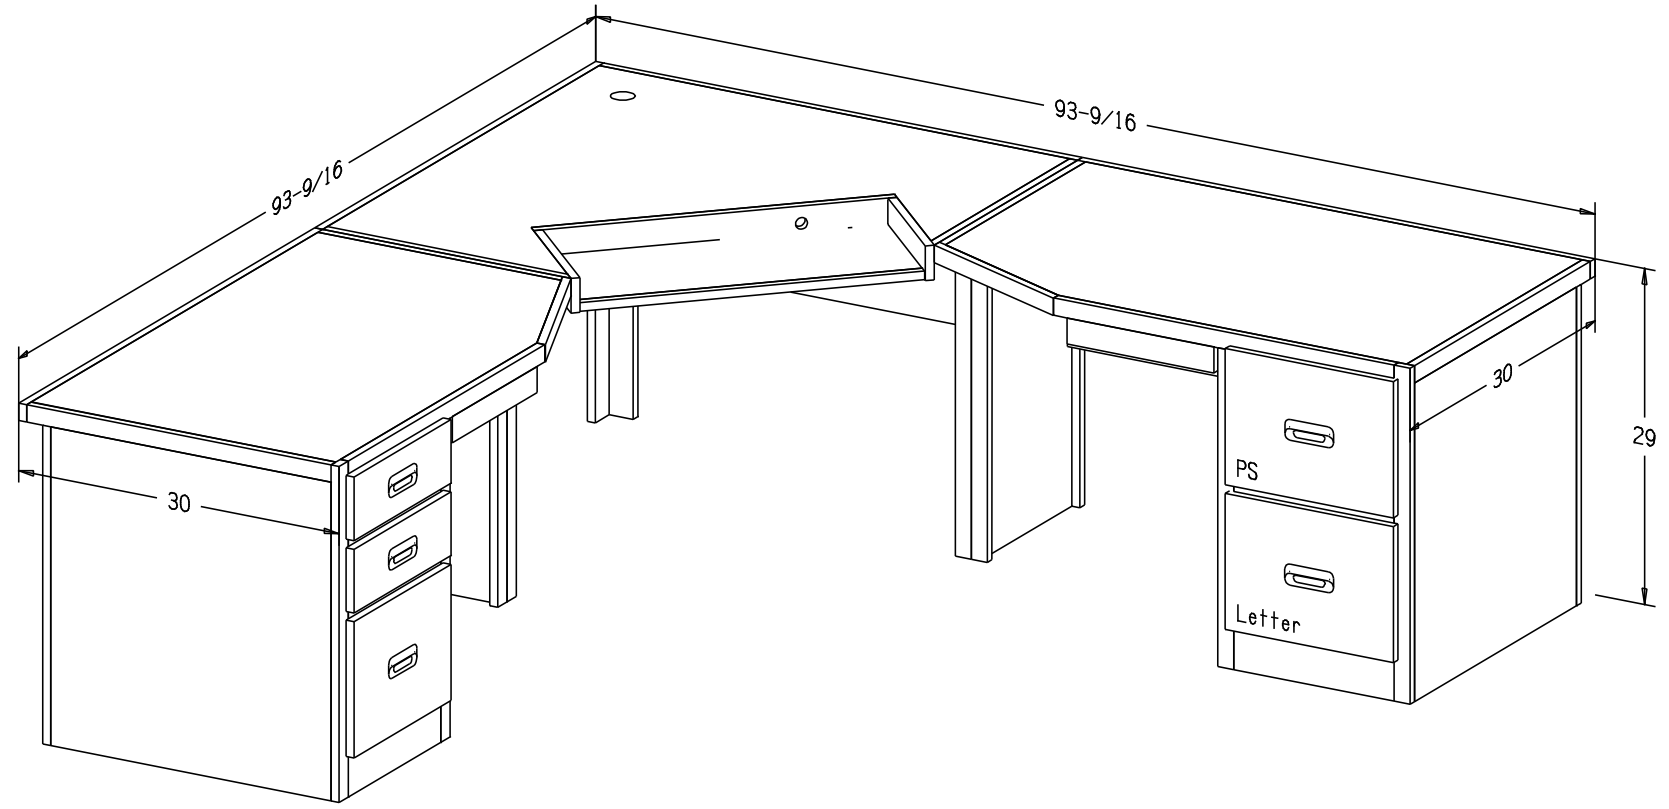

Pull #847 3 3/4" CC

Finish

Wood:

Putty:

Buyer Customer	
For	
Designer	Price <b>1,313.00</b>
Date Due	Qty
Description	

Pull #847 3 3/4" CC

Finish